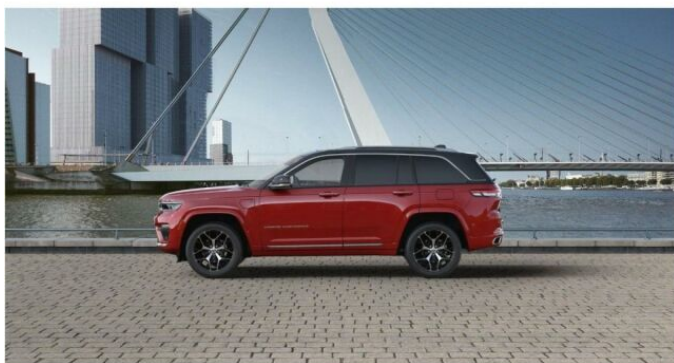

Web:

Cena: **2 428 800 Kč s DPH**

> FOTOGALERIE MODELU